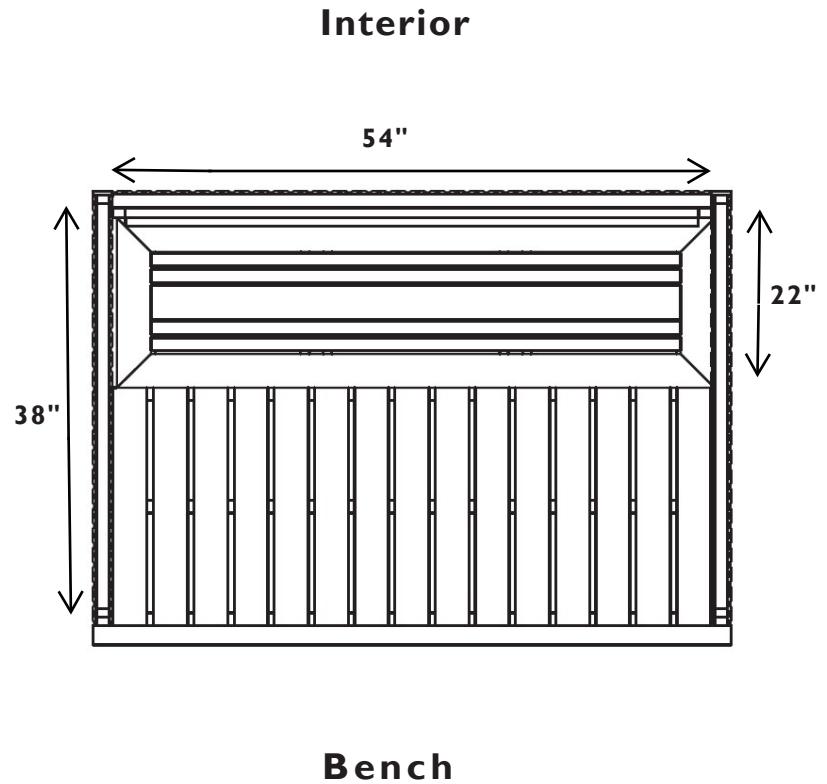

SPECIFICATIONS

Construction

Canadian Hemlock Cabin
10mm Tempered Glass
Tongue & Groove Construction
Weight: 601 lbs

Exterior

Width: 59"
Depth: 42"
Height: 75"

Interior

Width: 54"
Depth: 38"
Height: 69"
Bench: 66" x 22"
Bench Height: 20"

Bench

SPECIFICATIONS

Construction

Canadian Hemlock Cabin
10mm Tempered Glass
Tongue & Groove Construction
Weight: 601 lbs

Exterior

Width: 59"
Depth: 42"
Height: 75"

Interior

Width: 54"
Depth: 38"
Height: 69"
Bench: 66" x 22"
Bench Height: 20"