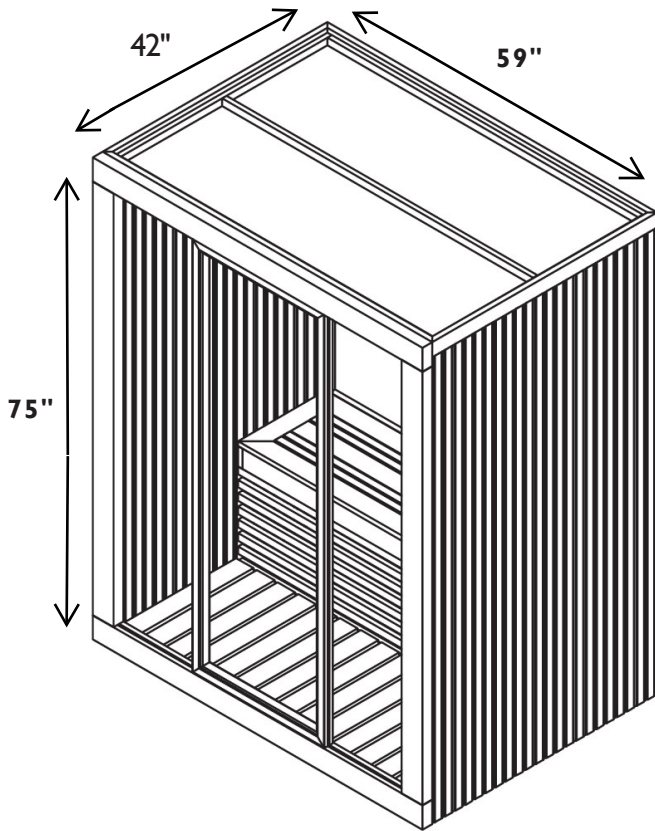

Sunray Saunas

Rockledge Traditional Sauna

Birdseye View