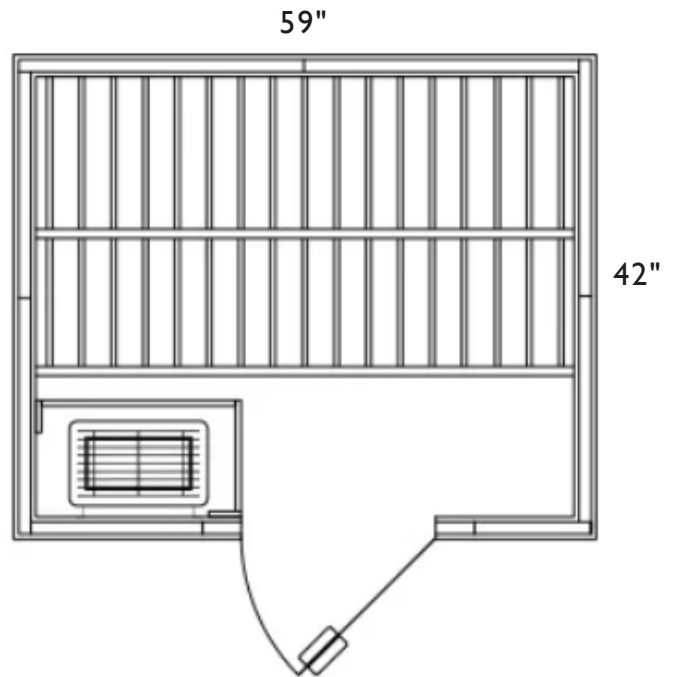

Construction

Canadian Hemlock Cabin
10mm Tempered Glass
Tongue & Groove Construction
Weight: 501 lbs

Exterior

Width: 59"
Depth: 42"
Height: 75"

Interior

Width: 55"
Depth: 39"
Height: 69"

Heater

3.5kW Harvia Electric Heater
Power: 240V, 20AMP Dedicated
Power Supply Required

Warranty Coverage

Structure 7 Years
Electronics 1 Year
Heaters 1 Year

Sunray Saunas

Baldwin Traditional Sauna

Exterior Dimensions

SPECIFICATIONS

Construction

Canadian Hemlock Cabin
10mm Tempered Glass
Tongue & Groove Construction
Weight: 501 lbs

Exterior

Width: 59"
Depth: 42"
Height: 75"

Interior

Width: 55"
Depth: 39"
Height: 69"

Heater

3.5kW Harvia Electric Heater
Power: 240V, 20AMP
Dedicated Power Supply Required

Warranty Coverage

Structure 7 Years
Electronics 1 Year
Heaters 1 Year